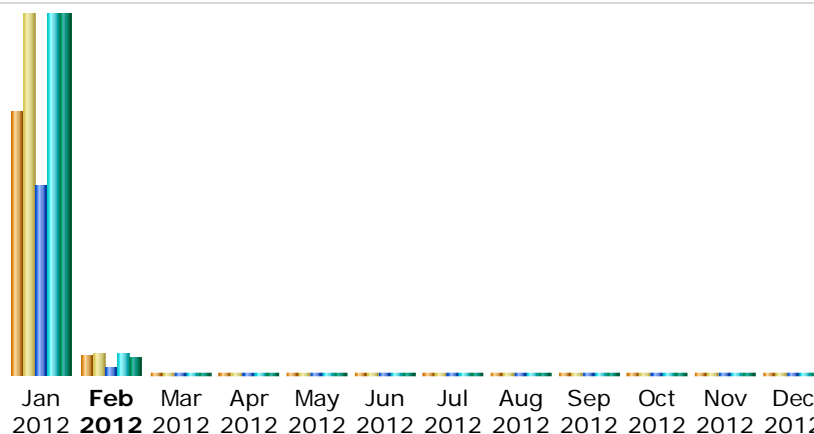

Last Update: 02 Feb 2012 - 04:12 [Update now](#)

Reported period:

Summary

Reported period Month Jan 2012					
First visit 01 Jan 2012 - 00:10					
Last visit 31 Jan 2012 - 23:51					
	Unique visitors	Number of visits	Pages	Hits	Bandwidth
Viewed traffic *	2,204	3,019 (1.36 visits/visitor)	9,541 (3.16 Pages/Visit)	18,270 (6.05 Hits/Visit)	16.32 GB (5667.14 KB/Visit)
Not viewed traffic *			1,556	9,821	2.77 GB

* Not viewed traffic includes traffic generated by robots, worms, or replies with special HTTP status codes.

Monthly history

Month	Unique visitors	Number of visits	Pages	Hits	Bandwidth
Jan 2012	2,204	3,019	9,541	18,270	16.32 GB
Feb 2012	164	184	318	1,037	779.07 MB
Mar 2012	0	0	0	0	0
Apr 2012	0	0	0	0	0
May 2012	0	0	0	0	0
Jun 2012	0	0	0	0	0
Jul 2012	0	0	0	0	0
Aug 2012	0	0	0	0	0
Sep 2012	0	0	0	0	0
Oct 2012	0	0	0	0	0
Nov 2012	0	0	0	0	0
Dec 2012	0	0	0	0	0
Total	2,368	3,203	9,859	19,307	17.08 GB

Days of month