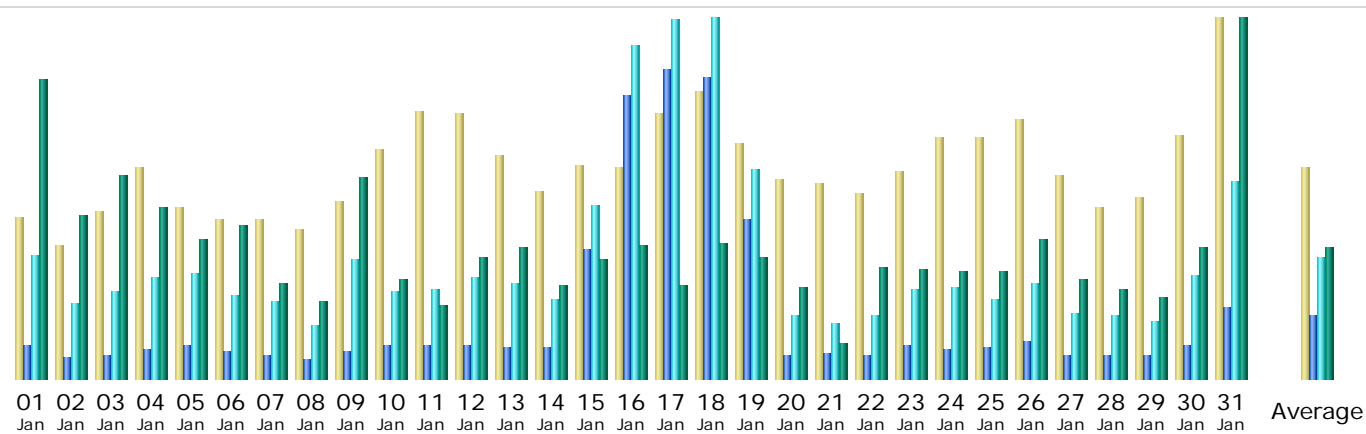

Day	Number of visits	Pages	Hits	Bandwidth
01 Jan 2012	74	161	604	1.20 GB
02 Jan 2012	61	101	367	666.46 MB
03 Jan 2012	77	112	429	835.06 MB
04 Jan 2012	97	142	494	699.27 MB
05 Jan 2012	79	164	519	572.59 MB
06 Jan 2012	73	129	405	628.50 MB
07 Jan 2012	73	111	379	387.82 MB
08 Jan 2012	69	92	257	317.25 MB
09 Jan 2012	82	128	587	826.54 MB
10 Jan 2012	106	162	425	401.43 MB
11 Jan 2012	123	158	440	298.59 MB
12 Jan 2012	122	163	498	494.10 MB
13 Jan 2012	103	152	468	540.40 MB
14 Jan 2012	86	150	382	376.98 MB
15 Jan 2012	98	627	851	485.21 MB
16 Jan 2012	97	1,387	1,633	540.94 MB
17 Jan 2012	122	1,516	1,757	379.97 MB
18 Jan 2012	132	1,472	1,763	551.81 MB
19 Jan 2012	108	783	1,027	499.34 MB
20 Jan 2012	92	117	305	376.81 MB
21 Jan 2012	90	122	271	144.31 MB
22 Jan 2012	85	109	304	451.62 MB
23 Jan 2012	95	162	431	444.72 MB
24 Jan 2012	111	144	442	439.62 MB
25 Jan 2012	111	153	391	440.32 MB
26 Jan 2012	119	178	461	569.51 MB
27 Jan 2012	94	115	317	407.08 MB
28 Jan 2012	79	113	311	365.53 MB
29 Jan 2012	83	109	284	331.10 MB
30 Jan 2012	112	158	507	534.30 MB
31 Jan 2012	166	351	961	1.44 GB
Average	97	307	589	538.97 MB
Total	3,019	9,541	18,270	16.32 GB

Days of week